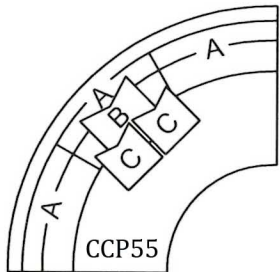

Marge Carson®

CUSTOM COUTURE SECTIONAL COMPONENTS

Chaise

Armless Unit

Arm Unit

2-Seat Arm Unit

Wedge
2-Seat Arm Unit

3-Seat Arm Unit

Corner Unit

Corner Unit

Corner Unit

2-Seat Armless Unit

Bumper Unit

Wedge
Bumper Unit

3-Seat Armless Unit

2-Seat Return Unit

3-Seat Return Unit

End Unit

End Unit

End Unit

End Unit